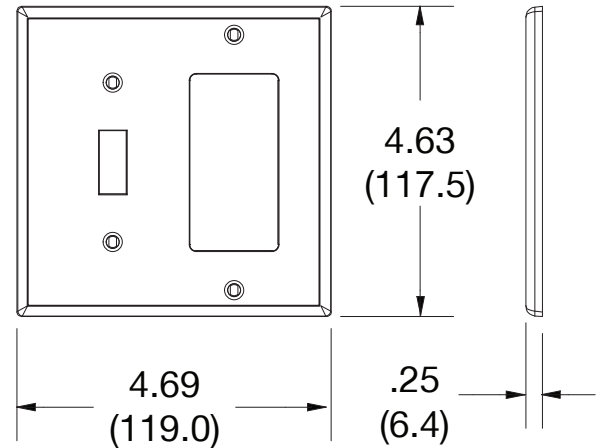

Wallplate Toggle Switch and Decorator Receptacle 2-Gang

Features

- High-impact, self-extinguishing polycarbonate material
- More rigid; sharp lines and less dimpling
- Smooth satin finish; blends into wall with an optimum finish

Ordering Information

Description	Gang	Color	UPC Number	Catalog Number
Toggle and receptacle, smooth satin finish, for use with toggle switch and decorator receptacle	2	Black	883778310935	P126BK

Listings

cULus Listed

Specifications

Material	Polycarbonate thermoplastic
Thickness	.25 (6.4)
Orientation	Orientation
Mounting	Screw
Mounting Screws	Painted steel
Dimensions	4.63 in x 4.69 in x 0.25 in
Flammability	UL 94 V2