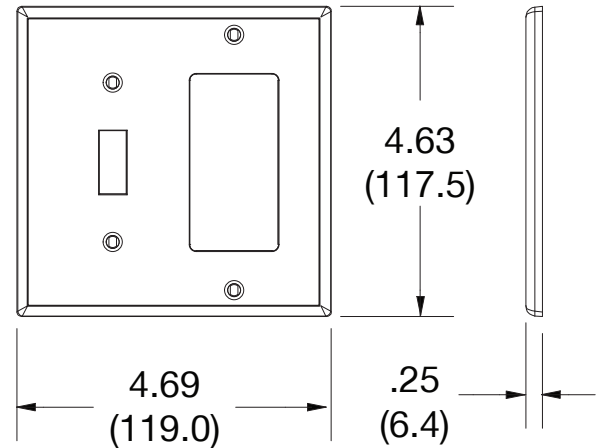

### Ordering Information

Description	Gang	Color	UPC Number	Catalog Number
Toggle and receptacle, smooth satin finish, for use with toggle switch and decorator receptacle	2	Red	883778310973	P126R

### Specifications

Material	Polycarbonate thermoplastic
Thickness	.25 (6.4)
Orientation	Orientation
Mounting	Screw
Mounting Screws	Painted steel
Dimensions	4.63 in x 4.69 in x 0.25 in
Flammability	UL 94 V2