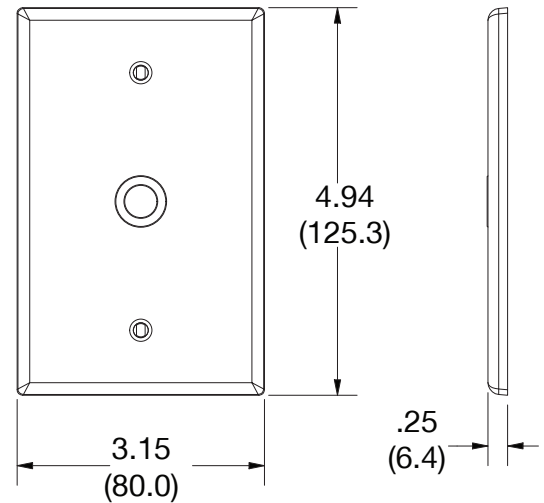

Mid-Size Wallplate 1.40" Opening Box Mount 1-Gang

Features

- High-impact, self-extinguishing polycarbonate material
- More rigid; sharp lines and less dimpling
- Smooth satin finish; blends into wall with an optimum finish

Ordering Information

Description	Gang	Color	UPC Number	Catalog Number
Mid-size wallplate with 1.40" opening, smooth satin finish, for use with coaxial	1	Light Almond	883778313318	PJ11LA

Listings

cULus Listed

Specifications

Material	Polycarbonate thermoplastic
Thickness	.25 (6.4)
Orientation	Orientation
Mounting	Screw
Mounting Screws	Painted steel
Dimensions	4.94 in x 3.15 in x 0.25 in
Flammability	UL 94 V2