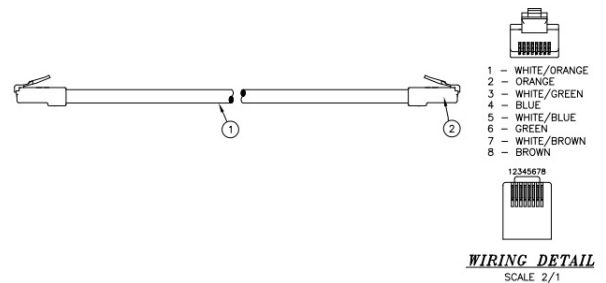

netSELECT®
Category 5E UTP
Patch Cords

HUBBELL

Features

- Plenum Rated
- Verified Category 5E Channel
- Low Profile

Ordering Information

Description	Device Color	Catalog Number	UPC Number
Patch cord, plenum rated, 10ft.	Yellow	NSC5EY10PNB	883778506680

Listings

Verified to TIA-568-C.2
UL Listed

Specifications

Conductor	24AWG UTP
Jacket	CMP Rated
Plug Body	Polycarbonate

Accessories

netSELECT Category 5E Jack	NSJ5EW
netSELECT Unloaded 24-Port Panel	NSPJ24
netSELECT Unloaded 48-Port Patch Panel	NSPJ48