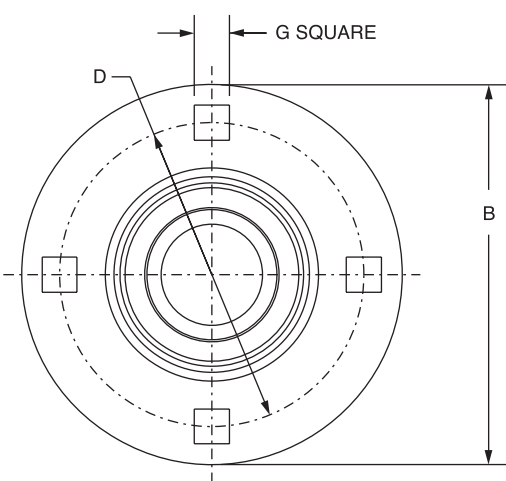

SELECTION/DIMENSIONS

Setscrew Ball Bearings SL LIGHT DUTY 4-BOLT FLANGE BEARINGS

Series	Shaft Size	Part No.	Description
208	1-1/2	128088	F4B-SL-108
	40mm	067868	F4B-SL-40M
210	1-15/16	128089	F4B-SL-115
	2	128090	F4B-SL-200
	50mm	@	F4B-SL-50M
211	2	128182	F4B-SL-200L
	2-3/16	128091	F4B-SL-203
	55mm	@	F4B-SL-55M

@ Assembled to order

FEATURES/BENEFITS PAGE B4-3	HOW TO ORDER/NOMENCLATURE PAGE B4-5	SELECTION PAGE B4-6	ACCESSORIES PAGE B4-98
--------------------------------	--	------------------------	---------------------------

SELECTION/DIMENSIONS

Setscrew Ball Bearings SL LIGHT DUTY 4-BOLT FLANGE BEARINGS

Bearing Reference Guide

ULTRA KLEEN

E-Z KLEEN

Extreme Duty

Setscrew Ball Bearing

GRIP TIGHT

D-LOK Ball Bearing

Series	Shaft Size	Weight lbs. kgs.	A	B	D	E	G	J	L	R	S	T
208	1-1/2	2.64	1.94	5.81	4.69	0.41	0.53	3.56	2.05	0.75	1.19	0.13
	40mm	1.15	49.3	147.6	119.1	10.4	13.5	90.4	52.1	19.1	30.2	3.3
210	1-15/16	2.95	1.94	6.13	5.00	0.44	0.53	4.00	2.43	0.75	1.19	0.15
	2 50mm	2.86 1.28	49.3	155.7	127.0	11.2	13.5	101.6	61.7	19.1	30.2	3.8
211	2	3.73	2.22	6.56	5.44	0.47	0.53	4.44	2.71	0.87	1.35	0.15
	2-3/16 55mm	3.63 1.62	56.4	166.6	138.2	11.9	13.5	112.8	68.8	22.1	34.3	3.8