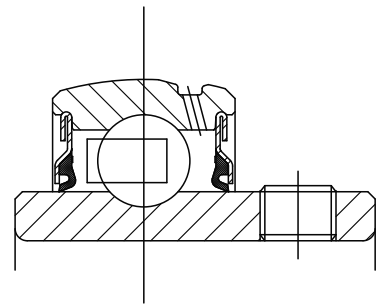

SELECTION/DIMENSIONS

Setscrew Ball Bearings SL LIGHT DUTY 4-BOLT FLANGE BEARINGS

Series	Shaft Size	Part No.	Description
208	1-1/2	128088	F4B-SL-108
	40mm	067868	F4B-SL-40M
210	1-15/16	128089	F4B-SL-115
	2	128090	F4B-SL-200
	50mm	@	F4B-SL-50M
211	2	128182	F4B-SL-200L
	2-3/16	128091	F4B-SL-203
	55mm	@	F4B-SL-55M

SELECTION/DIMENSIONS

Setscrew Ball Bearings SL LIGHT DUTY 4-BOLT FLANGE BEARINGS

Bearing Reference Guide

ULTRA KLEEN

E-Z KLEEN

Extreme Duty

Setscrew Ball Bearing

GRIP TIGHT

D-LOK Ball Bearing

Series	Shaft Size	Weight lbs. kgs.	A	B	D	E	G	J	L	R	S	T
208	1-1/2	2.64	1.94	5.81	4.69	0.41	0.53	3.56	2.05	0.75	1.19	0.13
	40mm	1.15	49.3	147.6	119.1	10.4	13.5	90.4	52.1	19.1	30.2	3.3
210	1-15/16	2.95	1.94	6.13	5.00	0.44	0.53	4.00	2.43	0.75	1.19	0.15
	2 50mm	2.86 1.28	49.3	155.7	127.0	11.2	13.5	101.6	61.7	19.1	30.2	3.8
211	2	3.73	2.22	6.56	5.44	0.47	0.53	4.44	2.71	0.87	1.35	0.15
	2-3/16 55mm	3.63 1.62	56.4	166.6	138.2	11.9	13.5	112.8	68.8	22.1	34.3	3.8