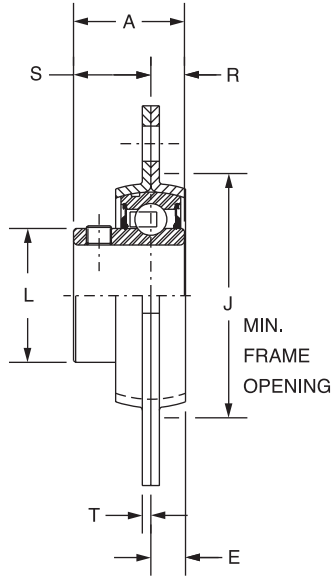

SELECTION/DIMENSIONS

Setscrew Ball Bearings SL LIGHT DUTY 4-BOLT FLANGE BEARINGS

Series	Shaft Size	Part No.	Description
208	1-1/2	128088	F4B-SL-108
	40mm	067868	F4B-SL-40M
210	1-15/16	128089	F4B-SL-115
	2	128090	F4B-SL-200
	50mm	@	F4B-SL-50M
211	2	128182	F4B-SL-200L
	2-3/16	128091	F4B-SL-203
	55mm	@	F4B-SL-55M

@ Assembled to order

FEATURES/BENEFITS PAGE B4-3	HOW TO ORDER/NOMENCLATURE PAGE B4-5	SELECTION PAGE B4-6	ACCESSORIES PAGE B4-98
--------------------------------	--	------------------------	---------------------------

SELECTION/DIMENSIONS

Setscrew Ball Bearings SL LIGHT DUTY 4-BOLT FLANGE BEARINGS

Bearing Reference Guide

ULTRA KLEEN

E-Z KLEEN

Extreme Duty

Setscrew Ball Bearing

GRIP TIGHT

D-LOK Ball Bearing

Series	Shaft Size	Weight lbs. kgs.	A	B	D	E	G	J	L	R	S	T
208	1-1/2	2.64	1.94	5.81	4.69	0.41	0.53	3.56	2.05	0.75	1.19	0.13
	40mm	1.15	49.3	147.6	119.1	10.4	13.5	90.4	52.1	19.1	30.2	3.3
210	1-15/16	2.95	1.94	6.13	5.00	0.44	0.53	4.00	2.43	0.75	1.19	0.15
	2 50mm	2.86 1.28	49.3	155.7	127.0	11.2	13.5	101.6	61.7	19.1	30.2	3.8
211	2	3.73	2.22	6.56	5.44	0.47	0.53	4.44	2.71	0.87	1.35	0.15
	2-3/16 55mm	3.63 1.62	56.4	166.6	138.2	11.9	13.5	112.8	68.8	22.1	34.3	3.8