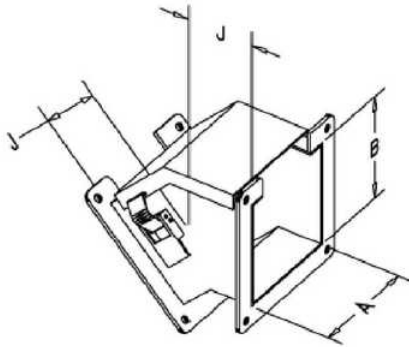

LJWL452C

by Wiegmann
Catalog ID: LJWL452C

Prop65_Cancer&Reproductive

N1 Lay-In 45 Degree Elbow Outside 2.5X2.5 Carbon Steel - Gray

Designed to protect electrical wiring from dirt, dust, oil and water. All straight sections and fittings feature an open-top design for easy lay-in of wiring. No pulling through of wires and cables is required with this design. A complete selection of straight sections and fittings are offered in five sizes.

- Carbon steel 45 degrees elbow outside-opening fitting.

* Representative image

Product Details

General

Accessory Type	Elbow
Application	For use with LJW Series lay-in wireway.
Color	Ansi-61 Gray Smooth
Finish Type	Polyester Powder
Fitting Type	45 Degree Outside
Knockouts	No
Listings	UL, CSA
Material	Steel, Carbon
Type	Fitting
UPC	786725327041

Dimensions

Actual Depth	7.125 in
Actual Height	7.500 in
Actual Length	7.125 in
Actual Width	4.250 in
Depth	7 in
Height	8 in
Weight	2 lb
Width	4 in

Certifications and Compliance

Certified Listed	<ul style="list-style-type: none">• UL• CSA
Nema Rating	1
UL Listed	Yes