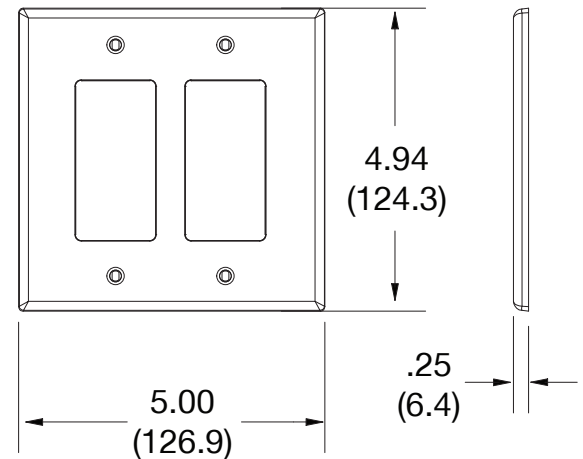

## Mid-Size Wallplate Decorator 2-Gang

### Ordering Information

Description	Gang	Color	UPC Number	Catalog Number
Mid-size blank box mount wallplate, smooth satin finish, for use with decorator devices	2	Red	883778313820	PJ262R

### Specifications

Material	Polycarbonate thermoplastic
Thickness	.25 (6.4)
Orientation	Orientation
Mounting	Screw
Mounting Screws	Painted steel
Dimensions	4.94 in x 5.00 in x 0.25 in
Flammability	UL 94 V2