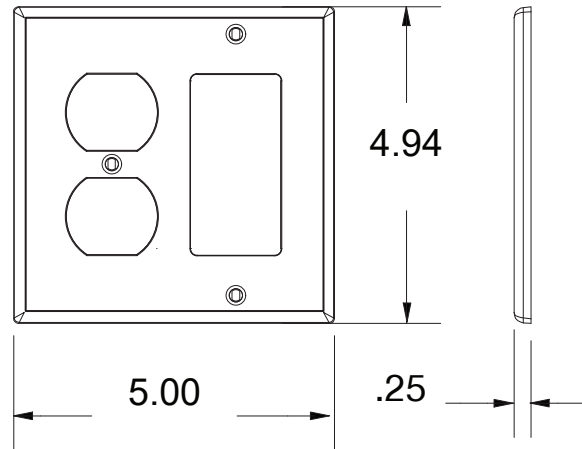

### Ordering Information

Description	Gang	Color	UPC Number	Catalog Number
Duplex and decorator wallplate, smooth satin finish, for use with 1 duplex receptacle and 1 decorator device	2	Black	883778314483	PJ826BK

### Specifications

Material	Polycarbonate thermoplastic
Thickness	.25 (6.4)
Orientation	Orientation
Mounting	Screw
Mounting Screws	Painted steel
Dimensions	4.94 in x 5.00 in x 0.25 in
Flammability	UL 94 V2