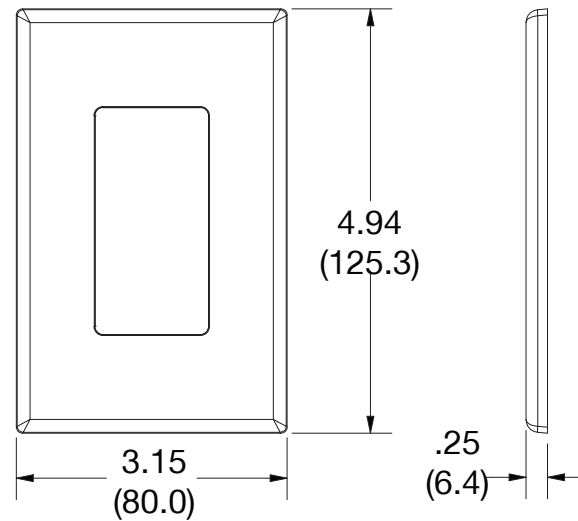

Mid-Size Wallplate Decorator 1-Gang

Features

- High-impact, self-extinguishing polycarbonate material
- More rigid; sharp lines and less dimpling
- Smooth satin finish; blends into wall with an optimum finish
- Captive screw feature on single-gang versions, hold screws in place for quick installation

Ordering Information

Description	Gang	Color	UPC Number	Catalog Number
Mid-size blank box mount wallplate, smooth satin finish, for use with cover enclosure	1	Black	883778313967	PJ26BK

Listings

cULus Listed

Specifications

Material	Polycarbonate thermoplastic
Thickness	.25 (6.4)
Orientation	Orientation
Mounting	Screw
Mounting Screws	Painted steel
Dimensions	4.94 in x 3.15 in x 0.25 in
Flammability	UL 94 V2