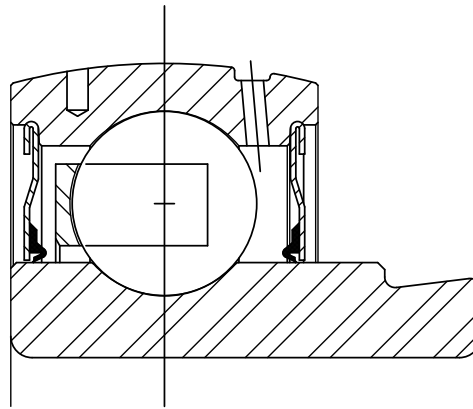

FEATURES/BENEFITS

Eccentric SXV Collar

- Eccentric Locking Collar
- Narrow Inner Ring Design
- Fiberglass Reinforced Nylon Cage
- Grade 10 Balls
- Proguard Single Lip Seal
- No Groove in Housing for End Cover
- Multiple Housing Styles Available
P2B, F2B, F4B, WSTU, NSTU
- Bore Range
1/2" to 2-3/16"
20mm to 55mm