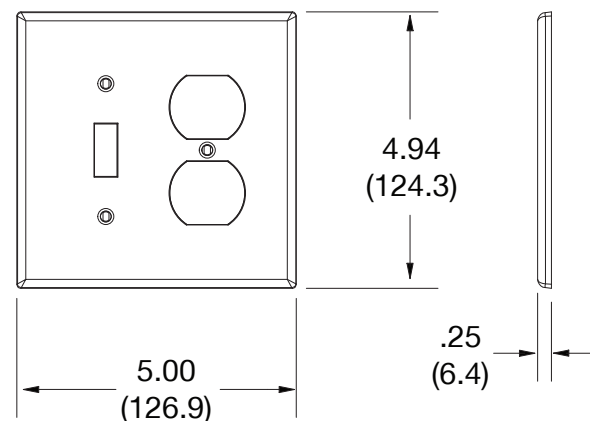

Wallplate Duplex and Toggle 2-Gang

Features

- High-impact, self-extinguishing polycarbonate material
- More rigid; sharp lines and less dimpling
- Smooth satin finish; blends into wall with an optimum finish

Ordering Information

Description	Gang	Color	UPC Number	Catalog Number
Mid-size duplex and toggle wallplate, smooth satin finish, for use with 1 duplex receptacle and 1 toggle switch	2	Gray	883778313530	PJ18GY

Listings

cULus Listed

Specifications

Material	Polycarbonate thermoplastic
Thickness	.25 (6.4)
Orientation	Orientation
Mounting	Screw
Mounting Screws	Painted steel
Dimensions	4.94 in x 5.00 in x 0.25 in
Flammability	UL 94 V2